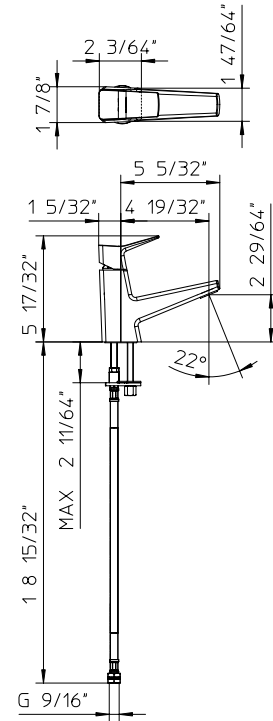

PALAZZANI **clack**

code **033011-10**

Features

- Single lever handle volume and temperature control.
- Temperature memory allows faucet to be turned on and off at any temperature setting.
- Without pop-up drain with 1-1/4" tailpiece.
- Ceramic disc valves longevity standards for a lifetime of durable performance.
- Valve body brass

- All product dimensions are nominal
- Handle clearance 2-23/64" (60mm)
- Faucet flow rate: 1.2 gpm
- Pressure 60 psi

Warranty

- Limited warranty.
- See website for detailed warranty information.

Note

- Install this product according to the installation guide.
- Final measurements confirm with product
- Palazzani reserves the right to make revisions without notice to product specifications.