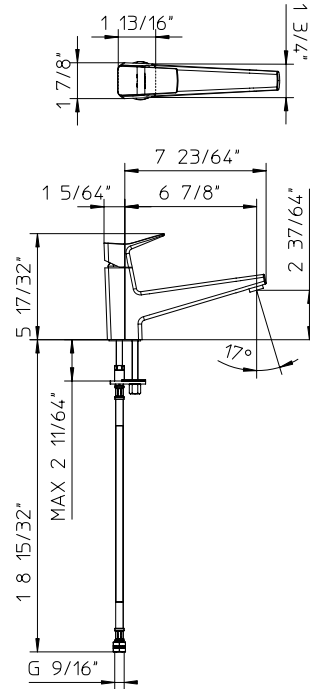

PALAZZANI **clack**

code **033045-10**

Features

- Single lever handle volume and temperature control.
- Temperature memory allows faucet to be turned on and off at any temperature setting.
- Without pop-up drain with 1-1/4" tailpiece.
- Ceramic disc valves longevity standards for a lifetime of durable performance.
- Valve body brass

- All product dimensions are nominal
- Handle clearance 2-23/64" (60mm)
- Faucet flow rate: 1.2 gpm
- Pressure 60 psi

Warranty

- Limited warranty.
- See website for detailed warranty information.

Note

- Install this product according to the installation guide.
- Final measurements confirm with product
- Palazzani reserves the right to make revisions without notice to product specifications.