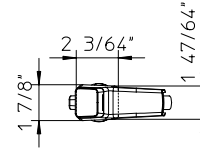

PALAZZANI **click**

code **374010-10**

Features

- Single lever handle volume and temperature control.
- Temperature memory allows faucet to be turned on and off at any temperature setting.
- Included pop-up drain with 1-1/4" tailpiece.
- Ceramic disc valves longevity standards for a lifetime of durable performance.
- Valve body cast brass.

- All product dimensions are nominal.
- Handle clearance 1-31/32" (50mm).
- Faucet flow rate: 1.2 gpm.
- Pressure 60 psi.

Warranty

- Limited warranty.
- See website for detailed warranty information.

Note