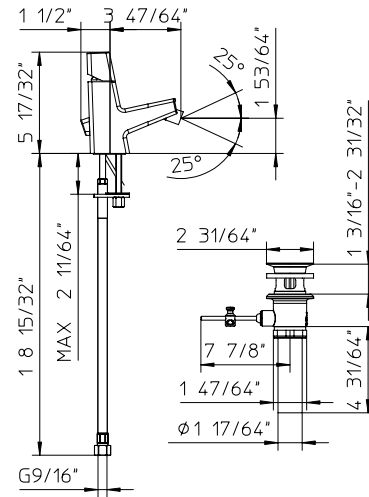

PALAZZANI **click**

code **374010-10**

Features

- Single lever handle volume and temperature control.
- Temperature memory allows faucet to be turned on and off at any temperature setting.
- Included pop-up drain with 1-1/4" tailpiece.
- Ceramic disc valves longevity standards for a lifetime of durable performance.
- Valve body cast brass.

- All product dimensions are nominal.
- Handle clearance 1-31/32" (50mm).
- Faucet flow rate: 1.2 gpm.
- Pressure 60 psi.

Warranty

- Limited warranty.
- See website for detailed warranty information.

Note