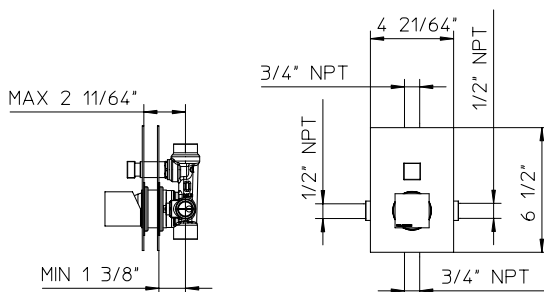

PALAZZANI **track**

code **992706-10 + 091021-10**

Features

- Single lever handle volume and temperature control pressure balance with automatic diverter complete with concealed parts.
- Temperature memory allows faucet to be turned on and off at any temperature setting.
- Ceramic disc valves longevity standards for a lifetime of durable performance.
- Valve body cast brass .

- All product dimensions are nominal.
- Faucet flow rate: 6.5 gpm.
- Pressure 45 psi.

Warranty

- Limited warranty.
- See website for detailed warranty information.

Note

- Install this product according to the installation guide.
- Final measurements confirm with product.
- Palazzani reserves the right to make revisions without notice to product specifications.