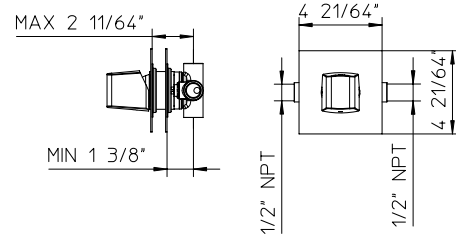

PALAZZANI

clack

code **992707-10 + 372011-10**

Features

- Single lever handle volume and temperature control pressure balance complete with concealed parts.
- Temperature memory allows faucet to be turned on and off at any temperature setting.
- Ceramic disc valves longevity standards for a lifetime of durable performance.
- Valve body cast brass

- All product dimensions are nominal
- Faucet flow rate: 6.5 gpm
- Pressure 45 psi

Warranty

- Limited warranty.
- See website for detailed warranty information.

Note

- Install this product according to the installation guide.
- Final measurements confirm with product
- Palazzani reserves the right to make revisions without notice to product specifications.