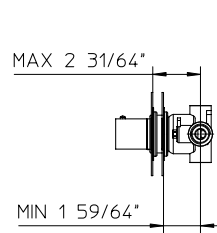

PALAZZANI

track

code **992709-10 + 412568-10**

Features

- Thermostatic volume and temperature control pressure balance complete with concealed parts.
- Temperature memory allows faucet to be turned on and off at any temperature setting.
- Safety stop at 38°.
- Built in non-return valve.
- Ceramic disc valves longevity standards for a lifetime of durable performance.
- Valve body cast brass

- All product dimensions are nominal
- Faucet flow rate: 12 gpm
- Pressure 45 psi

Warranty

- Limited warranty.
- See website for detailed warranty information.

Note

- Install this product according to the installation guide.
- Final measurements confirm with product
- Palazzani reserves the right to make revisions without notice to product specifications.