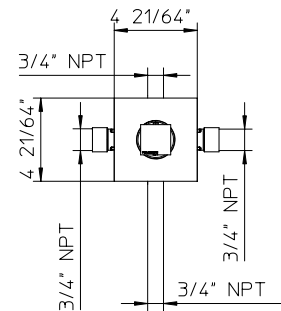

PALAZZANI

track

code **992709-10 + 412568-10**

Features

- Thermostatic volume and temperature control pressure balance complete with concealed parts.
- Temperature memory allows faucet to be turned on and off at any temperature setting.
- Safety stop at 38°.
- Built in non-return valve.
- Ceramic disc valves longevity standards for a lifetime of durable performance.
- Valve body cast brass

- All product dimensions are nominal
- Faucet flow rate: 12 gpm
- Pressure 45 psi

Warranty

- Limited warranty.
- See website for detailed warranty information.

Note

- Install this product according to the installation guide.
- Final measurements confirm with product
- Palazzani reserves the right to make revisions without notice to product specifications.