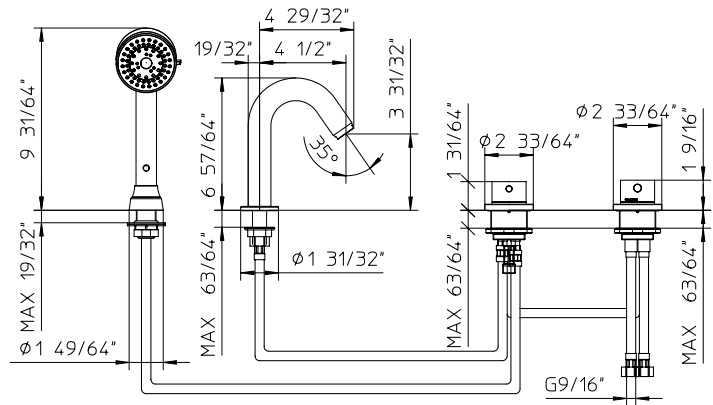

# PALAZZANI **idrotech**

code **121059-10**

## Features

- 4 hole deckmounted bath set, one mixer handle, one diverter handle, spout and hand shower.
- Temperature memory allows faucet to be turned on and off at any temperature setting.
- Ceramic disc valves longevity standards for a lifetime of durable performance.
- Valve body cast brass.

## Technical information

- All product dimensions are nominal.
- Handle clearance 2 3/4" (70mm).
- Faucet flow rate: 6.3 gpm.
- Pressure 60 psi.