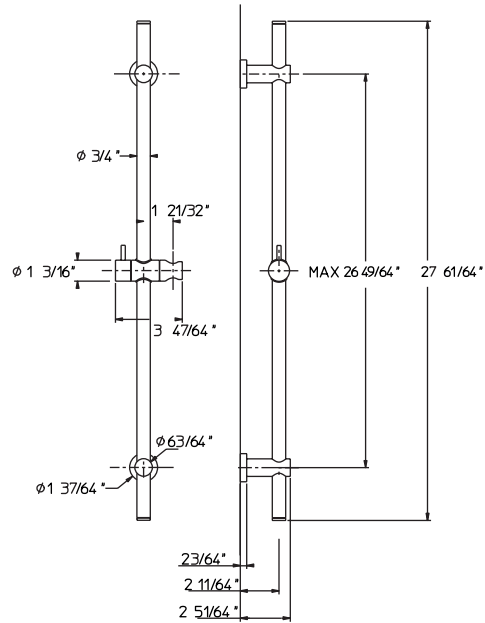

PALAZZANI showers

code **9920P2-10**

Features

- Slide rail in Brass, 27 61/64", \varnothing 3/4".
- Coated with 20 micron of chrome.

Material

- Solid brass.
- Finishes resist corrosion and tarnish.

Certifications

- ADA.

Available color finishes

- 10 chrome.

Technical information

- All product dimensions are nominal.
- Wall-mount.

Warranty

- Limited warranty.
- See website for detailed warranty information.

Note