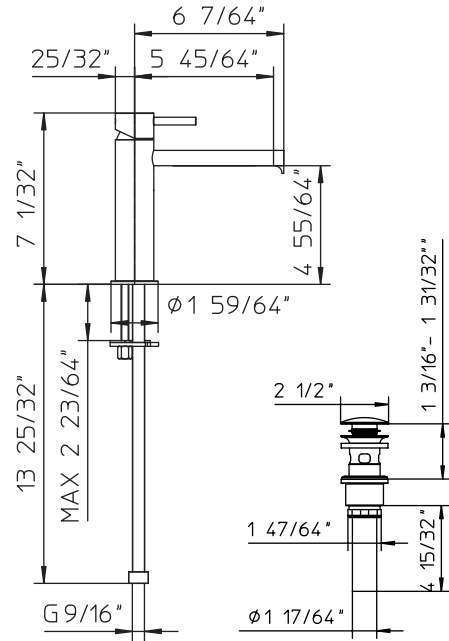

code **493078-10**

Features

- Single lever handle volume and temperature control.
- Temperature memory allows faucet to be turned on and off at any temperature setting.
- Included Click-Clack drain with 1-1/4" tailpiece.
- Ceramic disc valves longevity standards for a lifetime of durable performance.
- Valve body brass.

Material

- Solid brass.
- Finishes resist corrosion and tarnish.

Certifications

- ASME A112.18.1/CSA B125.1-12
- California Energy Commission (CEC)
- ADA

Available color finishes

- 10 chrome

Technical information

- All product dimensions are nominal
- Handle clearance 1-31/32" (50mm)
- Faucet flow rate: 1.2 gpm
- Pressure 60 psi

Warranty

- Limited warranty.
- See website for detailed warranty information.

Note

- Install this product according to the installation guide.
- Final measurements confirm with product.
- Palazzani reserves the right to make revisions without notice to product specifications.

PALAZZANI USA

phone (305) 651.4470 ■ service@palazzaniusa.com