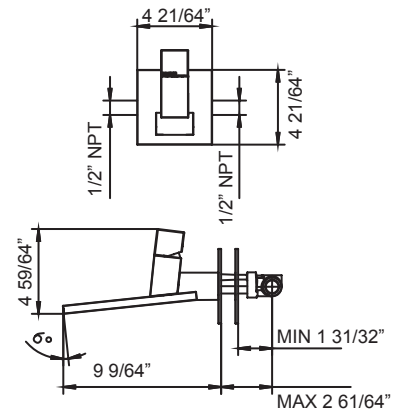

PALAZZANI

track

code **093081-10**

Features

- Single lever handle volume and temperature control wall mounted.
- Temperature memory allows faucet to be turned on and off at any temperature setting.
- Ceramic disc valves longevity standards for a lifetime of durable performance.
- Valve body cast brass.

- All product dimensions are nominal.
- Faucet flow rate: 5.5 gpm.
- Pressure 60 psi.
- Wall-mounted.

Warranty

- Limited warranty.
- See website for detailed warranty information.

Note

- Install this product according to the installation guide.
- Final measurements confirm with product.
- Palazzani reserves the right to make revisions without notice to product specifications.