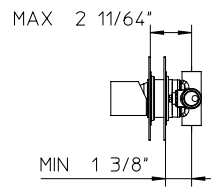

code **992707-10 + 092011-10**

Features

- Single lever handle volume and temperature control pressure balance complete with concealed parts.
- Temperature memory allows faucet to be turned on and off at any temperature setting.
- Ceramic disc valves longevity standards for a lifetime of durable performance.
- Valve body cast brass

Material

- Solid brass.
- Finishes resist corrosion and tarnish.

Certifications

- ASME A112.18.1/CSA B125.1-12
- California Energy Commission (CEC)
- ADA

Available color finishes

- 10 chrome

Technical information

- All product dimensions are nominal
- Faucet flow rate: 6.5 gpm
- Pressure 45 psi

Warranty

- Limited warranty.
- See website for detailed warranty information.

Note

- Install this product according to the installation guide.
- Final measurements confirm with product
- Palazzani reserves the right to make revisions without notice to product specifications.