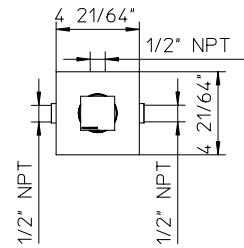

code **992707-10 + 092011-10**

Features

- Single lever handle volume and temperature control pressure balance complete with concealed parts.
- Temperature memory allows faucet to be turned on and off at any temperature setting.
- Ceramic disc valves longevity standards for a lifetime of durable performance.
- Valve body cast brass

Material

- Solid brass.
- Finishes resist corrosion and tarnish.

Certifications

- ASME A112.18.1/CSA B125.1-12
- California Energy Commission (CEC)
- ADA

Available color finishes

- 10 chrome

Technical information

- All product dimensions are nominal
- Faucet flow rate: 6.5 gpm
- Pressure 45 psi

Warranty

- Limited warranty.
- See website for detailed warranty information.

Note

- Install this product according to the installation guide.
- Final measurements confirm with product
- Palazzani reserves the right to make revisions without notice to product specifications.