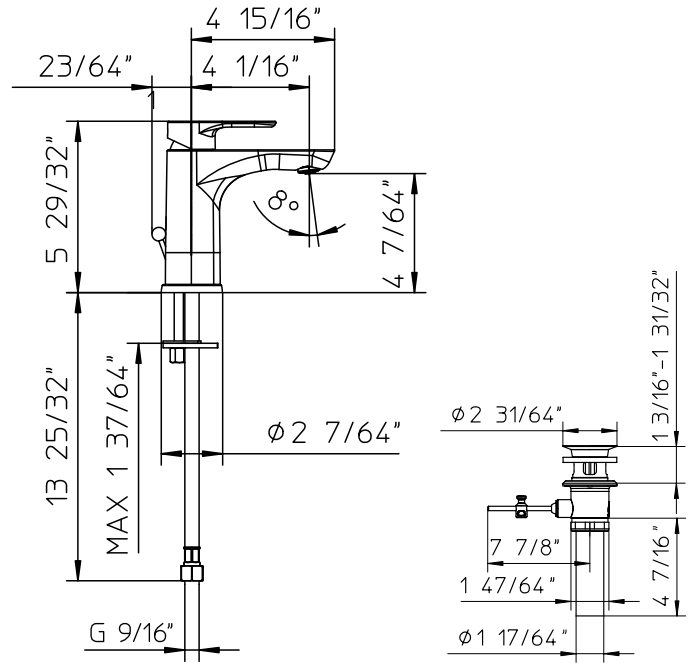

PALAZZANI **italo**

code **913038-10**

Features

- Single lever handle volume and temperature control.
- Temperature memory allows faucet to be turned on and off at any temperature setting.
- Included pop-up drain with 1 1/4" tailpiece.
- Ceramic disc valves longevity standards for a lifetime of durable performance.
- Valve body cast brass.

- All product dimensions are nominal.
- Handle clearance: 1 31/32" (50mm).
- Faucet flow rate: 1.2 gpm.
- Pressure: 60 psi.

Warranty

- Limited warranty.
- See website for detailed warranty information.

Note